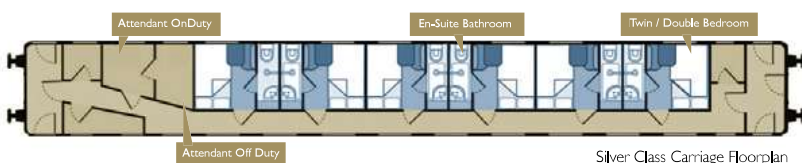

To Book Call +44 (0)161 928 9410 or Call Your Travel Agent