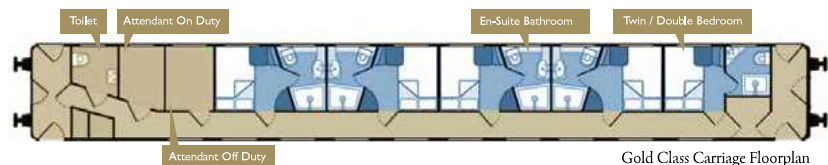

GOLDEN EAGLE

GOLD CLASS

GOLD CLASS DIMENSIONS

CABIN AREA	77sq ft (7sq m)
CABIN LENGTH	11ft 8ins (3.6m)
CABIN WIDTH	6ft 7ins (2m)
LOWER BED WIDTH	4ft 5ins (1.35m)
UPPER BED WIDTH	2ft 9ins (85 cm)
BED LENGTH	6ft 2ins (1.9m)
CABINS PER CAR	5

SPECIFICATION

- Sleeps 2 in either standard double bed or upper and lower bunk style
- Remote controlled air-conditioning and heating
- Recessed lighting and wardrobe
- Personal safe
- Private en-suite bathroom with full power shower and underfloor heating
- Bathrobes, slippers & luxury toiletries provided
- DVD/CD player with LCD screens
- Towels and linens changed every second day or daily on request
- Complimentary tea, coffee and mineral water in cabin available at all times
- Drinks in the Bar Lounge Car included from the Standard Bar List
- Laundry service available at an additional charge

At 77 sq ft (7 sq metres) Gold Class cabins are extremely well-proportioned and have everything from a private bathroom with separate power shower cubicle and underfloor heating to a DVD/CD player, LCD screen, safe, individual air-conditioning, wardrobe, large picture window as well as featuring a double lower bed and a single upper bed.

Guests in Gold Class benefit from complimentary drinks off the Standard Bar List in the Bar Lounge Car.

Configuration and styles of all cabins may vary