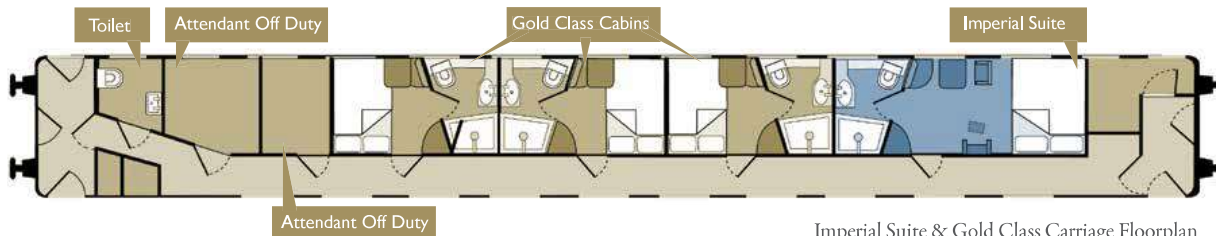

IMPERIAL SUITE DIMENSIONS

CABIN AREA	120 sq ft (11.1 sq m)
CABIN LENGTH	17ft 4ins (5.3m)
CABIN WIDTH	6ft 7ins (2m)
BED WIDTH	5ft (1.5m)
BED LENGTH	6ft 2ins (1.9m)
CABINS PER CAR	1 Imperial Suite (+ 3 Gold Class Cabins)

Imperial Suite & Gold Class Carriage Floorplan

IMPERIAL SUITE SPECIFICATION

- Sleeps 2 in King Size bed
- Sitting area
- Remote controlled air-conditioning and heating
- Recessed lighting and wardrobe
- Dressing table
- Personal safe
- Complimentary minibar
- DVD/CD player with LCD screens
- Private en-suite bathroom with full power shower and underfloor heating
- Bathrobes, slippers, hairdryer & luxury toiletries provided
- Towels and linens changed every second day or daily on request
- In-cabin dining available on request
- Complimentary tea, coffee and mineral water available at all times
- Drinks from the Bar Lounge Car included from the Standard and Premium Bar List (excluding Premium Wine List)
- Private car and guide options in selected cities for off-train excursion programme
- Laundry service included

SPECIFICATION

- Sleeps 2 in either standard double bed or upper and lower bunk style
- Remote controlled air-conditioning and heating
- Recessed lighting and wardrobe
- Personal safe
- Private en-suite bathroom with full power shower and underfloor heating
- Bathrobes, slippers & luxury toiletries provided
- DVD/CD player with LCD screens
- Towels and linens changed every second day or daily on request
- Complimentary tea, coffee and mineral water in cabin available at all times
- Drinks in the Bar Lounge Car included from the Standard Bar List
- Laundry service available at an additional charge

At 77 sq ft (7 sq metres) Gold Class cabins are extremely well-proportioned and have everything from a private bathroom with separate power shower cubicle and underfloor heating to a DVD/CD player, LCD screen, safe, individual air-conditioning, wardrobe, large picture window as well as featuring a double lower bed and a single upper bed.