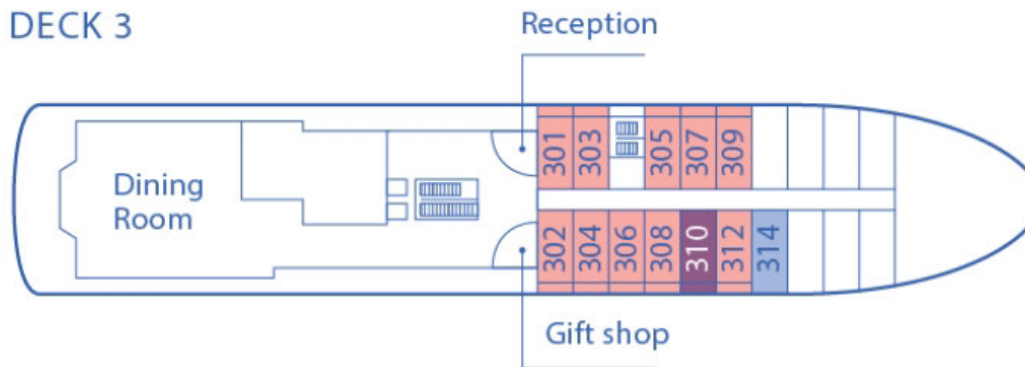

DECK 5

DECK 4

DECK 3

DECK 2

**CABINS**

- Grand Suite
- Veranda Cabin
- Triple Suite
- Penthouse Suite
- Porthole Cabin
- Single Veranda Cabin
- \* Only available with queen-size bed

Maximum capacity 73 pax