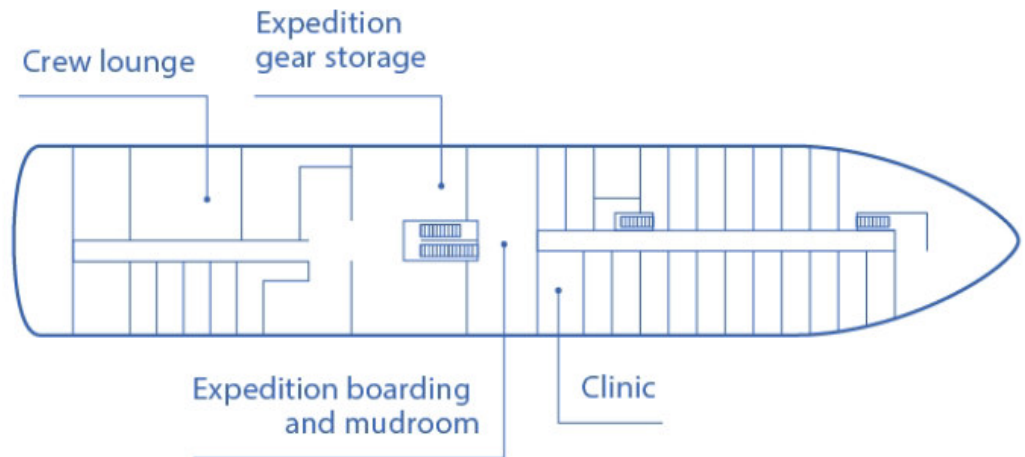

DECK 5

DECK 4

DECK 3

DECK 2

**CABINS**

- Grand Suite
- Veranda Cabin
- Triple Suite
- Penthouse Suite
- Porthole Cabin
- Single Veranda Cabin
- \* Only available with queen-size bed

Maximum capacity 73 pax