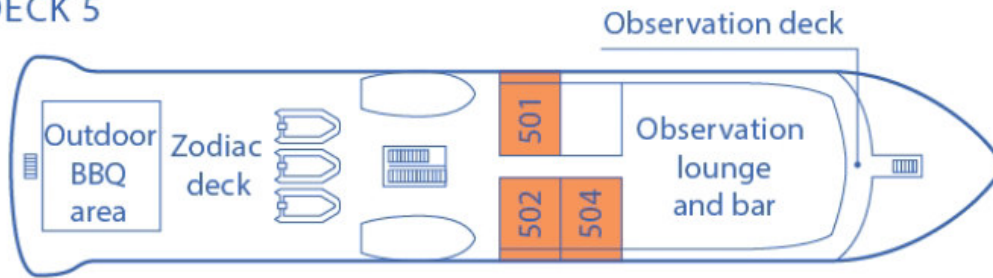

DECK 5

DECK 4

DECK 3

DECK 2

**CABINS**

- Grand Suite
- Veranda Cabin
- Triple Suite
- Penthouse Suite
- Porthole Cabin
- Single Veranda Cabin
- \* Only available with queen-size bed

Maximum capacity 73 pax