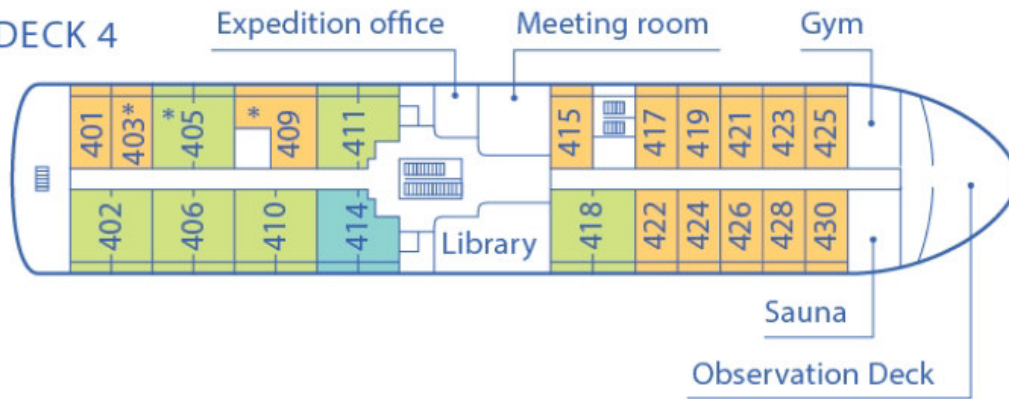

DECK 5

DECK 4

DECK 3

DECK 2

**CABINS**

- Grand Suite
- Veranda Cabin
- Triple Suite
- Penthouse Suite
- Porthole Cabin
- Single Veranda Cabin
- \* Only available with queen-size bed

Maximum capacity 73 pax