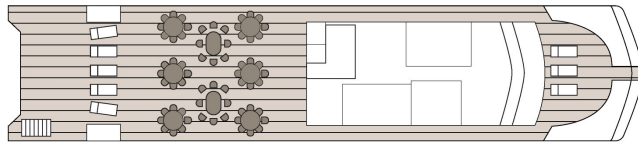

# HARMONY V

OUR PURE INFINITY

**360°**

SUN DECK

**INFINITY**

UPPER DECK

**RIVIERA**

MAIN DECK

CATEGORY

CATEGORY A

CATEGORY B

CATEGORY C

DINING & BAR

LOUNGE