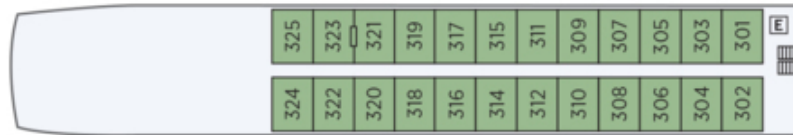

S.S. LA VENEZIA

Lido di Venezia Deck

Murano Deck

Staterooms 410/408 available as connecting staterooms

Burano Deck

Mazzorbo Deck

Staterooms 323/321 and 206/204 available as connecting staterooms

Torcello Deck